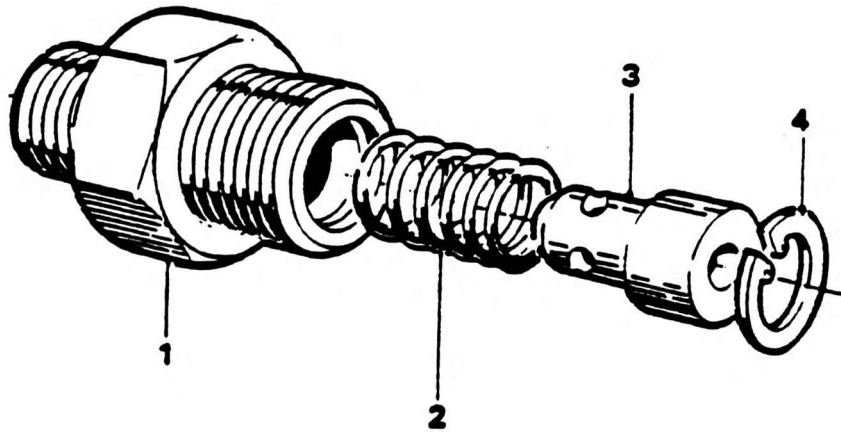

SURGE VALVE ASSEMBLY

NO.	PART NO.	QTY.	DESCRIPTION	NO.	PART NO.	QTY.	DESCRIPTION
1	554252	1	Surge Valve				
2	554254	1	Compression Spring				
3	554255	1	Internal Circlip 7/16"				
4	6-926-990296	1	Valve Body				